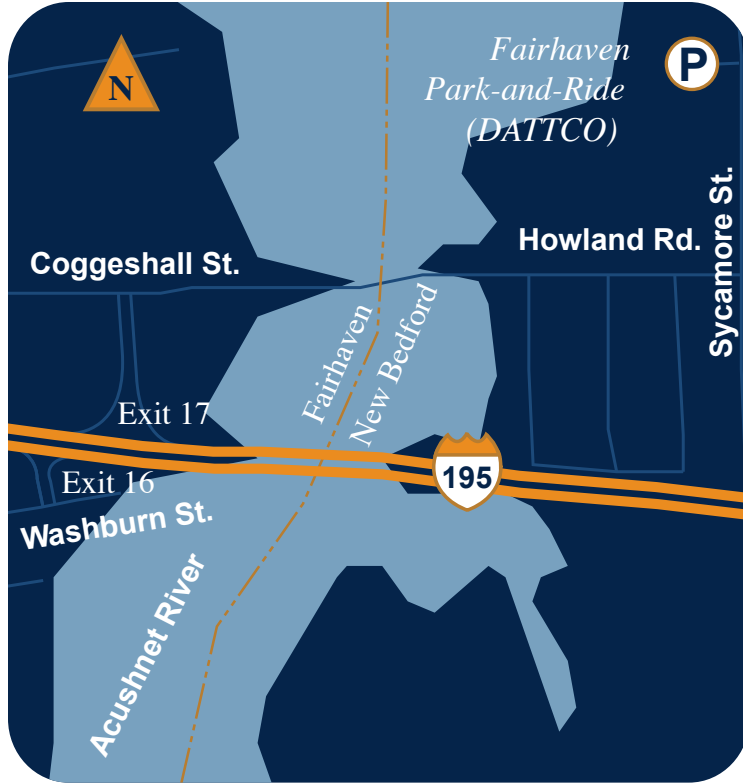

Fairhaven Park-and-Ride Lot

72 Sycamore Street, near I-195, exit 17

Spaces: 80 **Contact:** 1.800.229.4879

Commuting Options: Carpool, Vanpool

Lighted: Yes **Bus Shelter:** Yes **Bike Rack:** No **Public Telephone:** No

LOCATION MAP

SITE MAP

Driving Directions

From the West (Fall River, New Bedford)

- Take the I-195 East to **Exit 16** for Coggeshall and Belleville Avenue
- Bear **RIGHT** at the bottom of the ramp
- Merge onto **Washburn Street**
- Take the first **RIGHT** onto **Belleville Avenue**
- Take the first **RIGHT** onto **Coggeshall Street**
- Follow Coggeshall Street for 0.6 miles
- Turn **LEFT** onto **Sycamore Street**
- The DATTCO terminal and park-and-ride lot is on the left across from Morgan Street

From the East (Mattapoisett)

- Take the I-195 West to **Exit 17** for Coggeshall Street
- Bear **RIGHT** at the bottom of the ramp
- Merge onto **Coggeshall Street**
- Follow Coggeshall Street for 0.4 miles
- Turn **LEFT** onto **Sycamore Street**
- The DATTCO terminal and park-and-ride lot is on the left across from Morgan Street