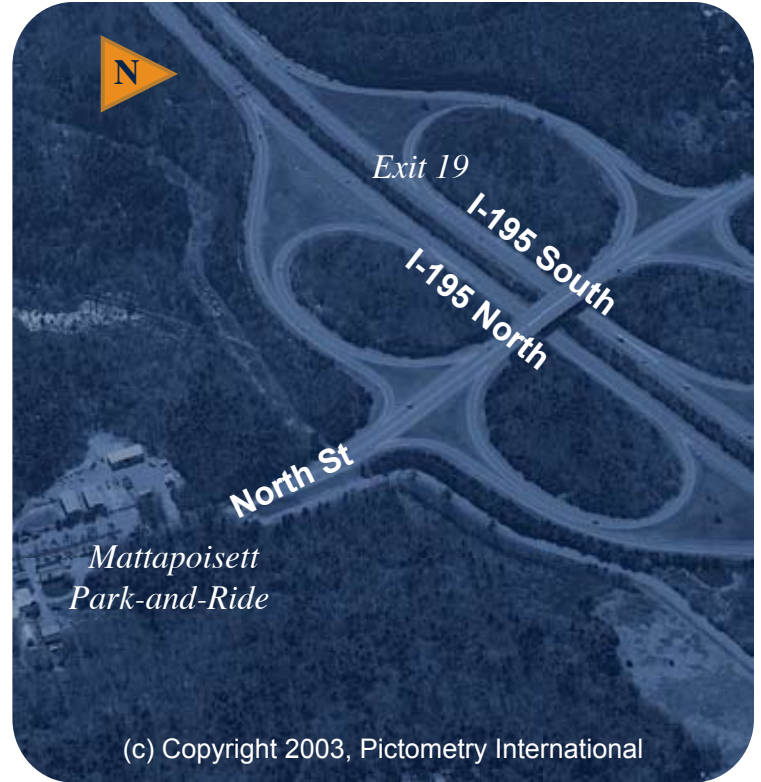

Mattapoissett Park-and-Ride Lot

North Street at I-195, exit 19

Spaces: 80 **Average Occupancy:** 20% **Contact:** 888.4.COMMUTE

Commuting Options: Carpool, Vanpool

Lighted: No **Bus Shelter:** No **Bike Rack:** No **Public Telephone:** No

LOCATION MAP

SITE MAP

Driving Directions

From the East and West (New Bedford, Wareham)

- Take the I-195 to Exit 19A for Mattapoissett
- Merge onto North Street
- Turn RIGHT just after the MassHighway Depot into the entrance of the park-and-ride lot