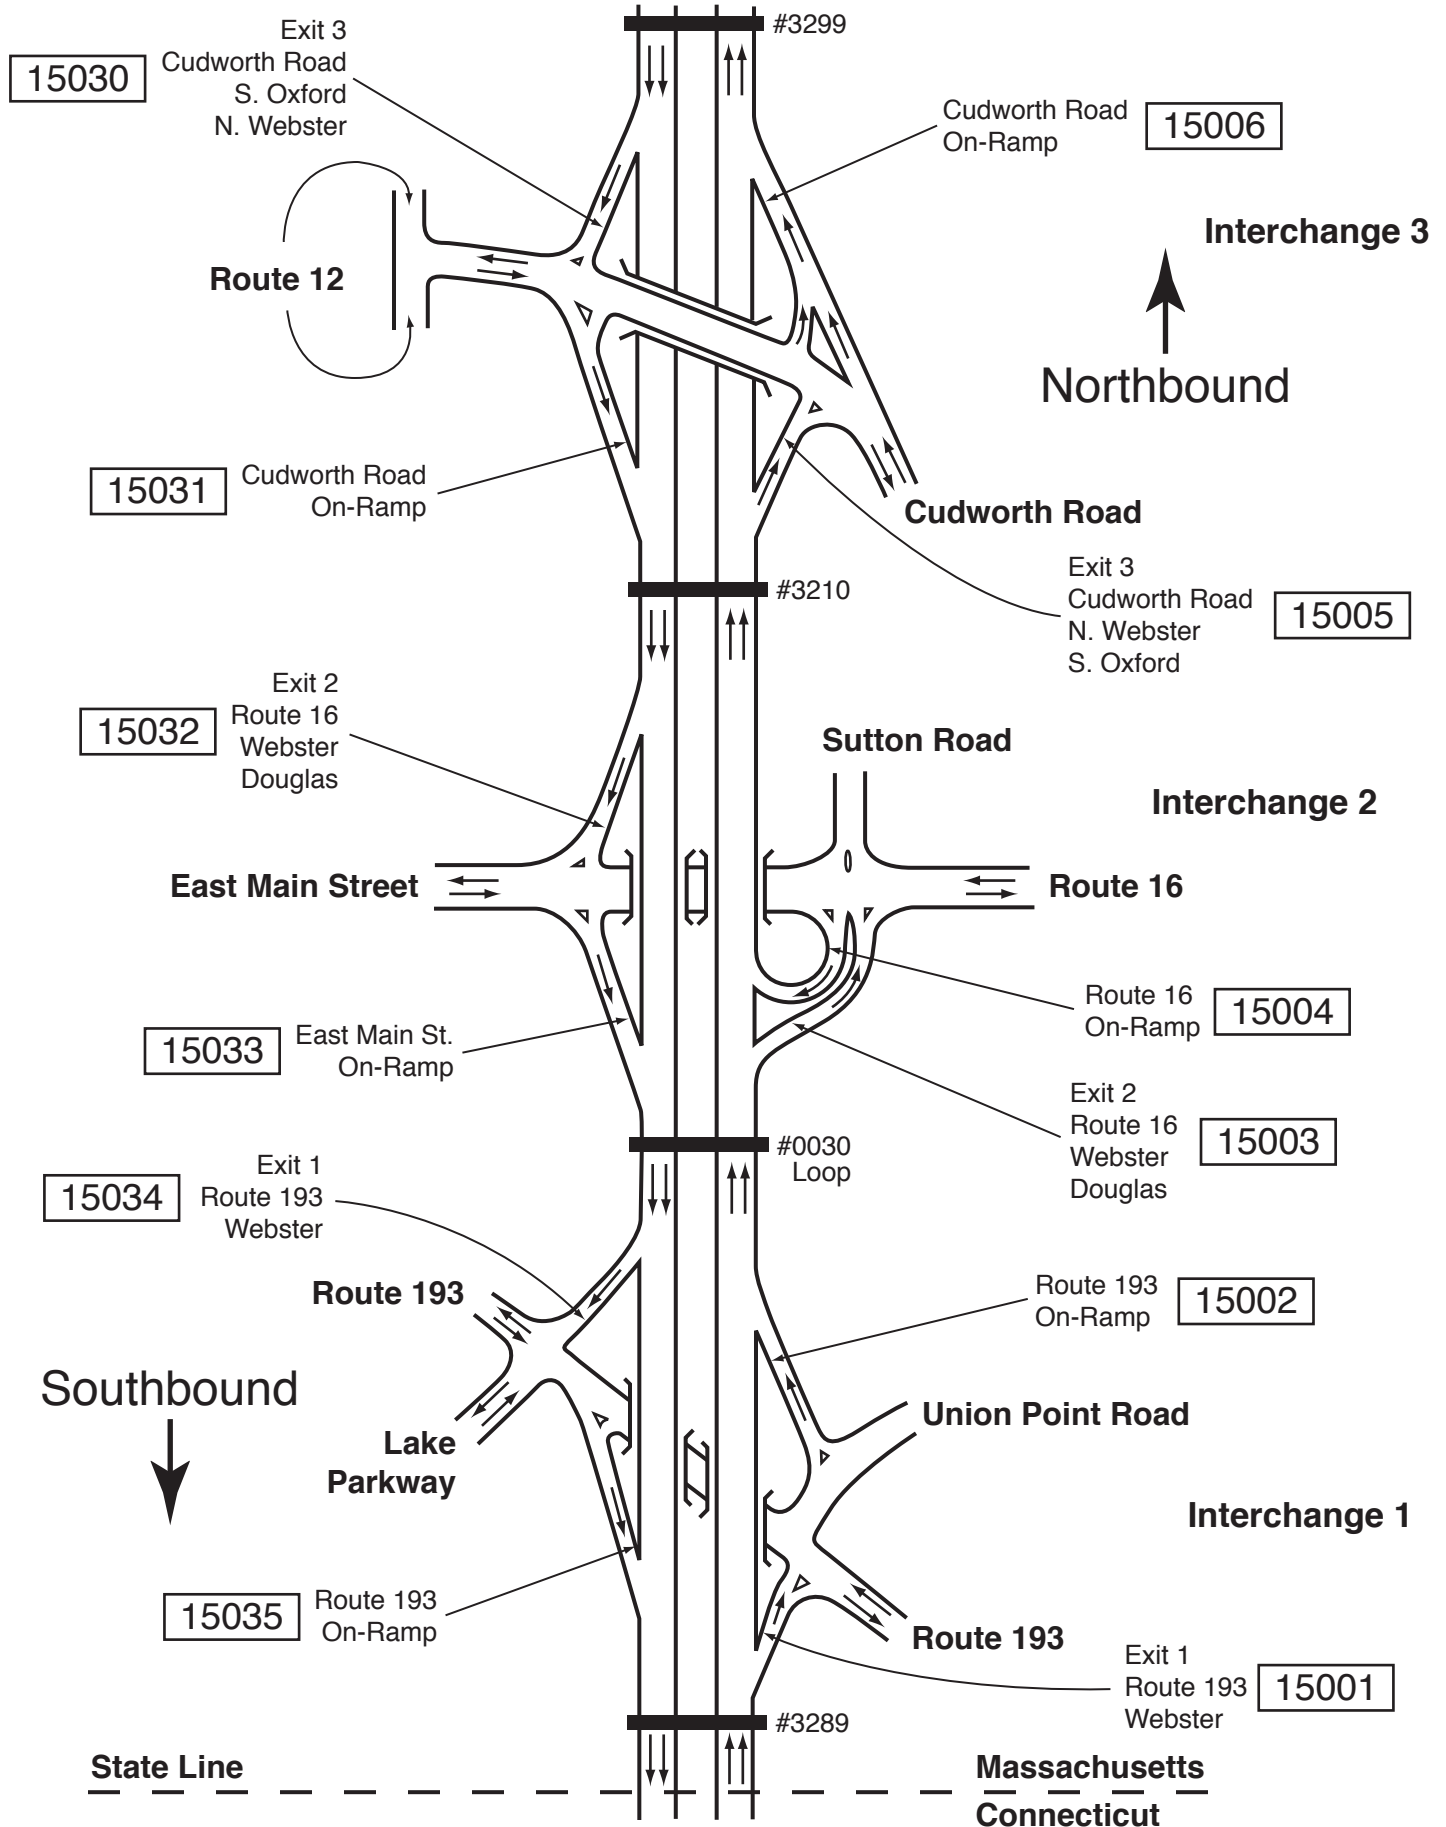

I-395

I-395: Connecticut State Line to I-290, Auburn Route 193—Route 16—Cudworth Road: Webster

I-395: Connecticut State Line to I-290, Auburn Sutton Avenue—Depot Road: Oxford

I-395: Connecticut State Line to I-290, Auburn Route 20—Route 12—Mass Turnpike: Auburn