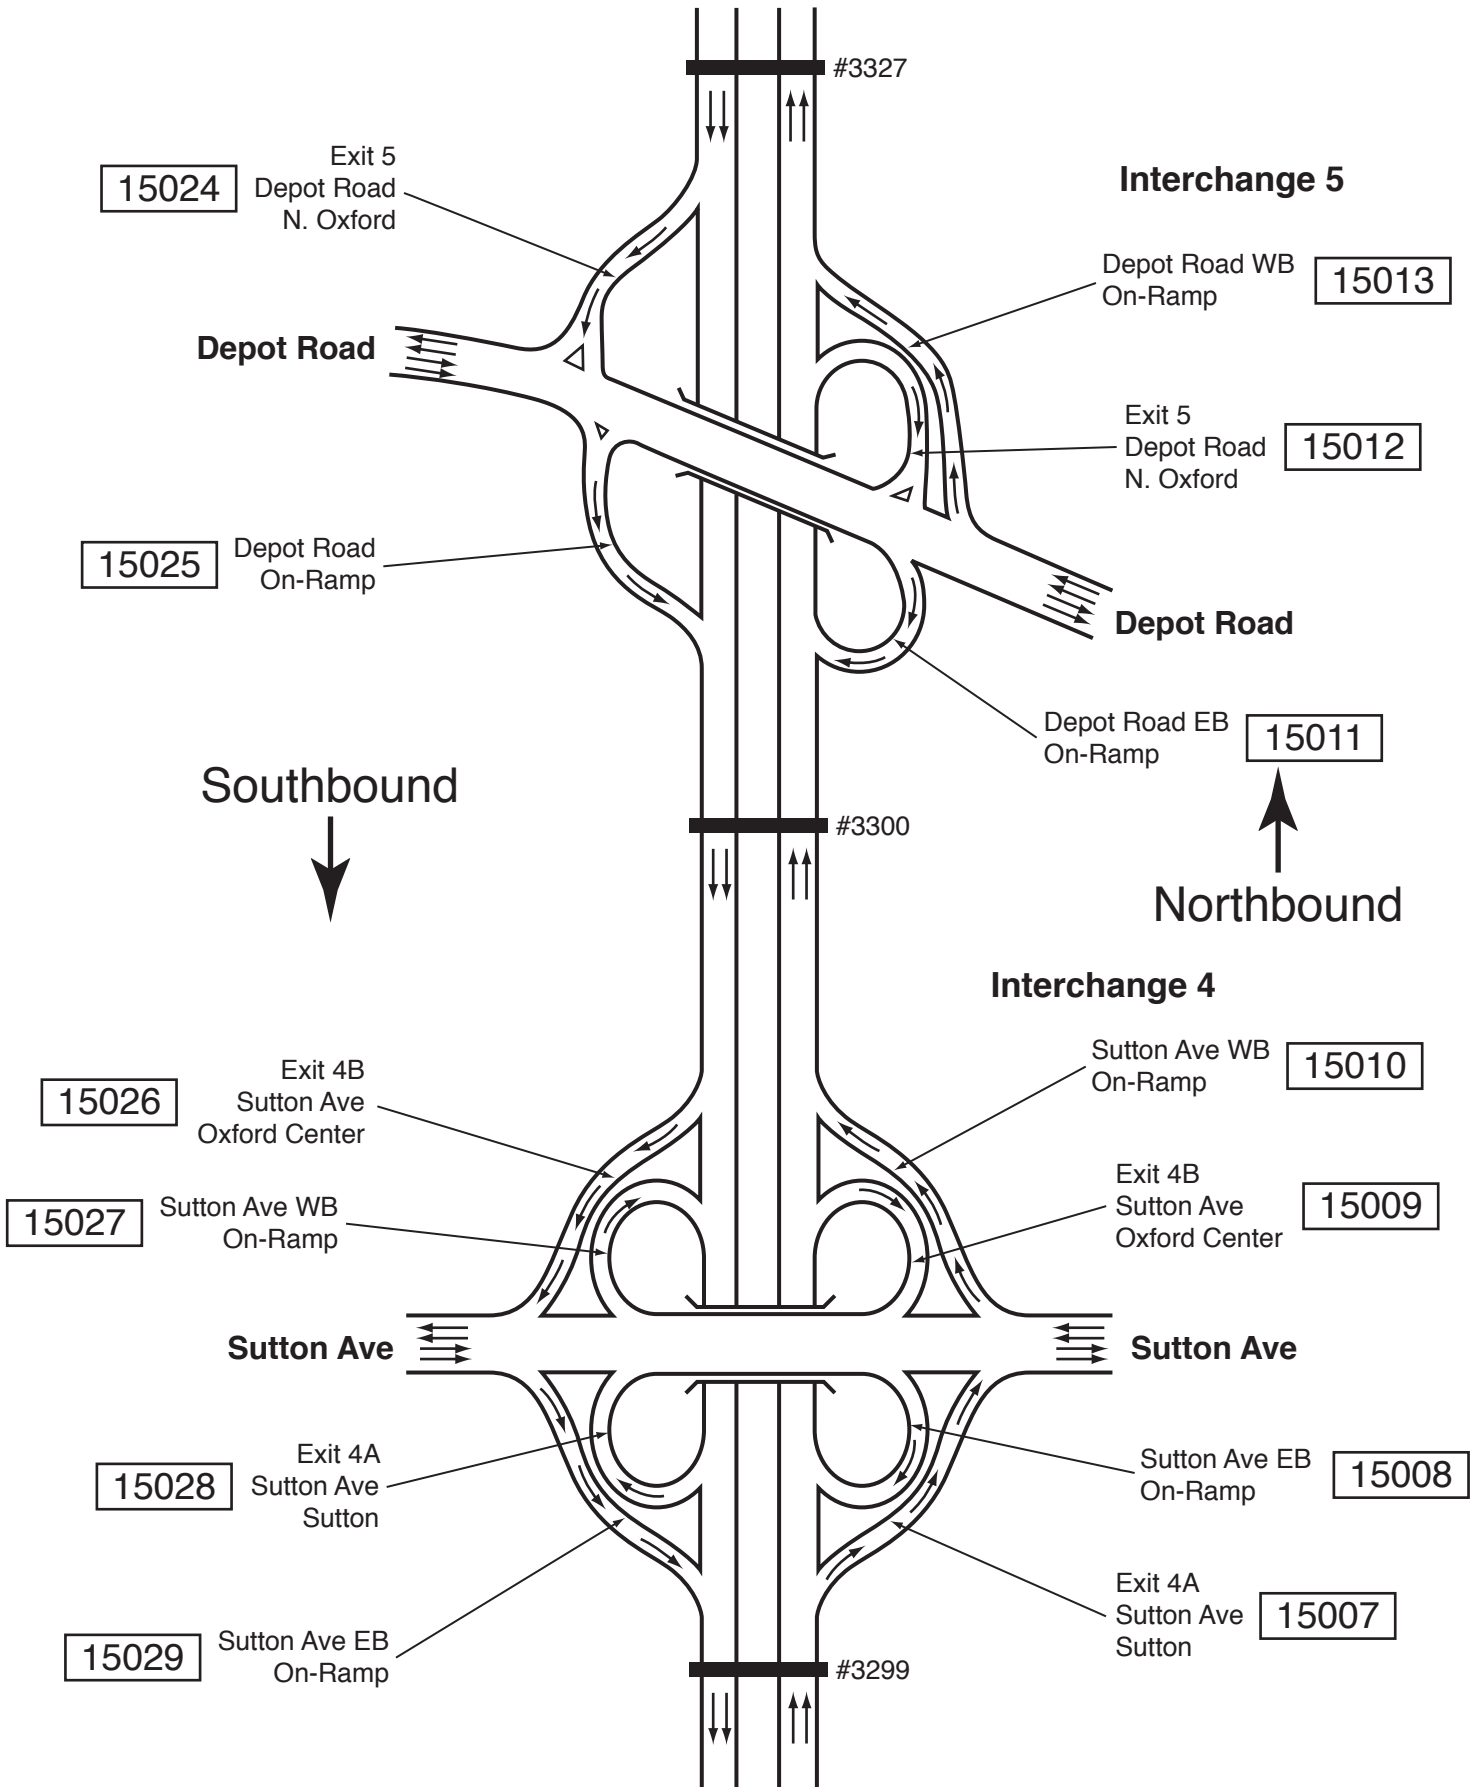

I-395

I-395: Connecticut State Line to I-290, Auburn Route 193—Route 16—Cudworth Road: Webster

I-395: Connecticut State Line to I-290, Auburn Sutton Avenue—Depot Road: Oxford

I-395: Connecticut State Line to I-290, Auburn Route 20—Route 12—Mass Turnpike: Auburn